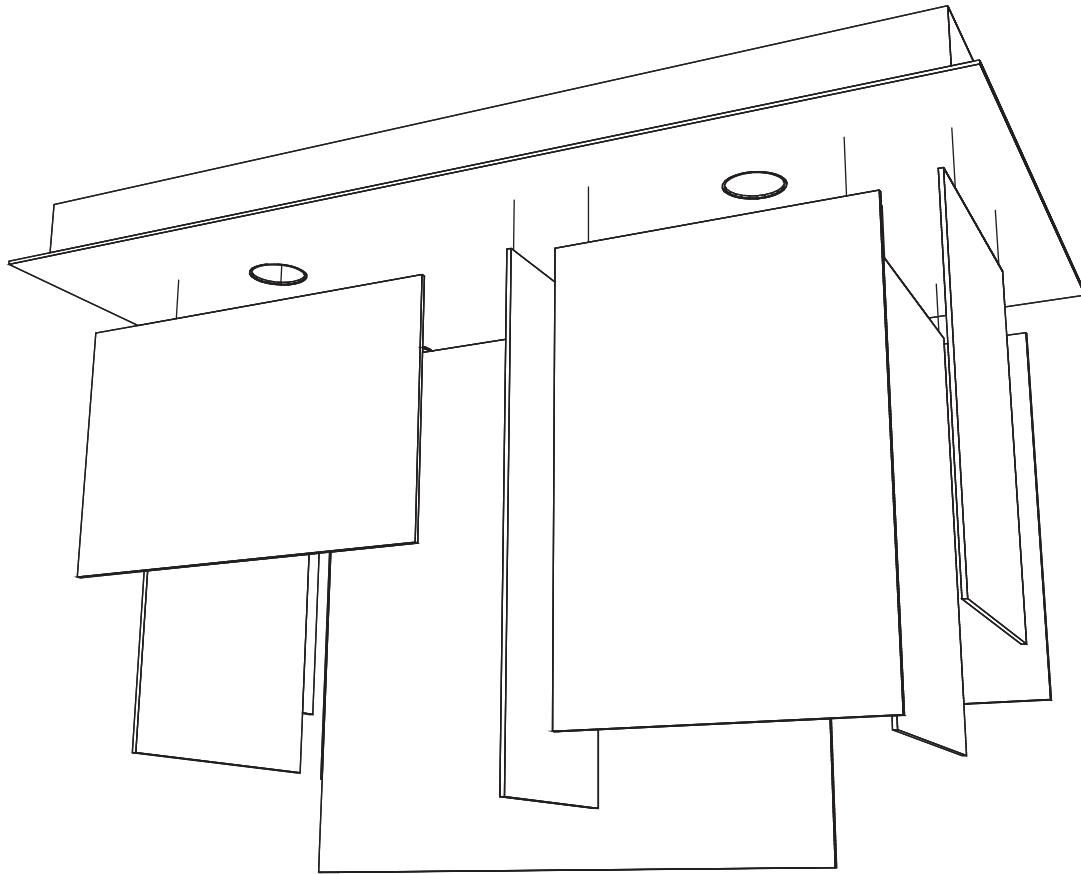

Plissé 11 White, Clear & Fading White Fixture

DESCRIPTION

11 units of White, Clear and Fading White coloured glass panels in different sizes perpendicularly hanging down from a 20" x 36" rectangular ceiling base housing 6 LED MR16 6W Bulbs in total drop of 24"H.

The avant-garde design of the Plisse light fixture exemplifies how aesthetic and function can work together harmoniously to provide an architectural design. Hand-crafted glass panels are staggered in a perpendicular design that hangs from a ceiling base which houses dimmable LED spotlights. Ideal for your kitchen island, entrance, hallway, reception, bedroom, working area, boardroom, dining and any centerpiece or space that requires bright LED dimmable lighting with sculptural appearance.

TECHNICAL SPECS

- Canopy Finish: Powder coated metal in Flat White/ Sparkle Silver
 - Transformers: Housed in canopy
 - Pendant size: Hand-made glass panels in varied sizes (Ranging from 7" x 18" to 22" x 20")
 - Glass Colours: White, Clear & Fading White
 - Total drop: 24"H
 - Bulb: MR16 LED- 12V
 - One electrical outlet needed
-
- Approximate Weight: 22 Kg
 - Recommended Dimming Switch:
 - Lutron CL (CTCL-153PDH-WH-C)
 - Lutron CL (DVCL-153P-WH)
 - Transformer: Dimmable LED Voltage Driver
 - Input: 120V AC 60Hz
 - Output: 12V DC